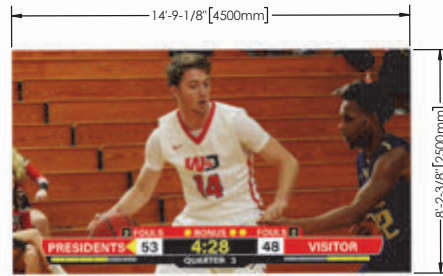

4-5/8"
TO BACK OF
MOUNTING ZEE

4" TRIM

SHOWN WITHOUT TRIM

VCRNOW
Powered by **FORMETCO**

FSI Option #2: 6' 6 3/4" x 19' 8 1/4"

OPTION THREE

SHOWN WITHOUT TRIM

VCRNOW
Powered by **FORMETCO**

FSI Option #3: 8' 2 3/8" x 14' 9 1/8"

OPTION FOUR

SHOWN WITHOUT TRIM

FSI Option #4: 8' 2 3/8" x 21' 3 7/8"

OPTION FIVE

SHOWN WITHOUT TRIM

FSI Option #5: 9' 10 1/8" x 16' 4 7/8"

OPTION SIX