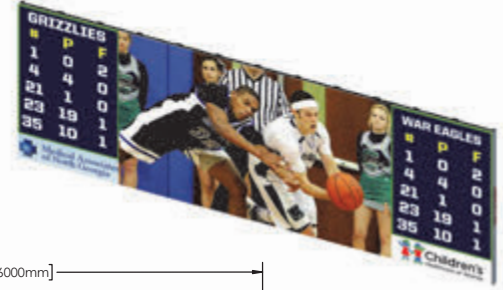

OPTION ONE

4-5/8"
TO BACK OF
MOUNTING ZEE

SHOWN WITHOUT TRIM

4" TRIM

11'-5-3/4" [3500mm]

6'-6-3/4" [2000mm]

FSI Option #1: 6' 6 3/4" x 11' 5 3/4"

OPTION TWO

4-5/8"
TO BACK OF
MOUNTING ZEE

4" TRIM

SHOWN WITHOUT TRIM

VCRNOW
Powered by **FORMETCO**

FSI Option #2: 6' 6 3/4" x 19' 8 1/4"

OPTION THREE

SHOWN WITHOUT TRIM

VCRNOW
Powered by **FORMETCO**