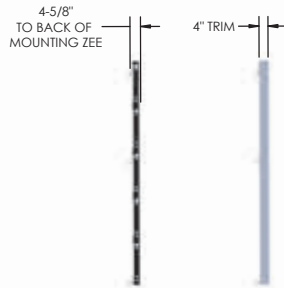

OPTION ONE

4-5/8"
TO BACK OF
MOUNTING ZEE

SHOWN WITHOUT TRIM

4" TRIM

11'-5-3/4" [3500mm]

6'-6-3/4" [2000mm]

FSI Option #1: 6' 6 3/4" x 11' 5 3/4"

OPTION TWO

4-5/8"
TO BACK OF
MOUNTING ZEE

4" TRIM

SHOWN WITHOUT TRIM

VCRNOW
Powered by **FORMETCO**

FSI Option #2: 6' 6 3/4" x 19' 8 1/4"

OPTION THREE

SHOWN WITHOUT TRIM

VCRNOW
Powered by **FORMETCO**

FSI Option #3: 8' 2 3/8" x 14' 9 1/8"

OPTION FOUR

SHOWN WITHOUT TRIM

FSI Option #4: 8' 2 3/8" x 21' 3 7/8"

OPTION FIVE

SHOWN WITHOUT TRIM

FSI Option #5: 9' 10 1/8" x 16' 4 7/8"

OPTION SIX